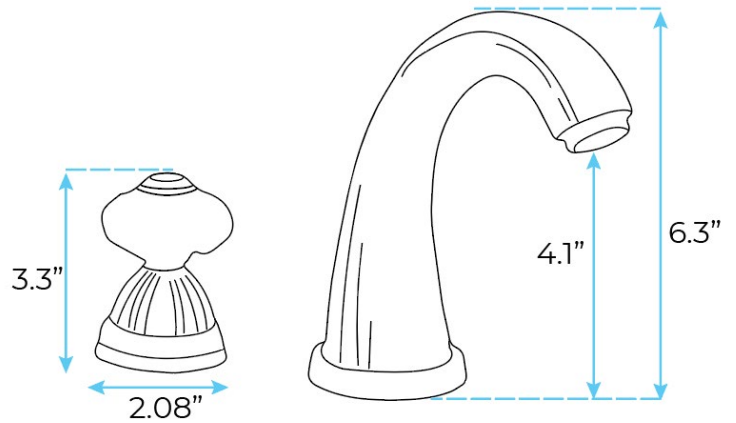

# VICENZA DUAL HANDLE GOLD FINISH BATH FAUCET WITH HOT/COLD MIXER SPECS

**Size:**

**Specifications**

- Power: DC:6V(4AA alkaline battery)
- AC:220V-240V; 50/60HZ
- flow rate: 1.5 GPM
- Dia.of inlet / outlet pipe: G1/2"
- Flux: ≥0.07L/S
- Temperature: 0.1-50°C
- Dia of installing faucet: 32~38mm
- Faucet height: 6.3"
- Spout height: 4.1"
- Mixer handle height: 3.3"
- Mixer handle width: 2.08"

**will the faucet fit my sink?**